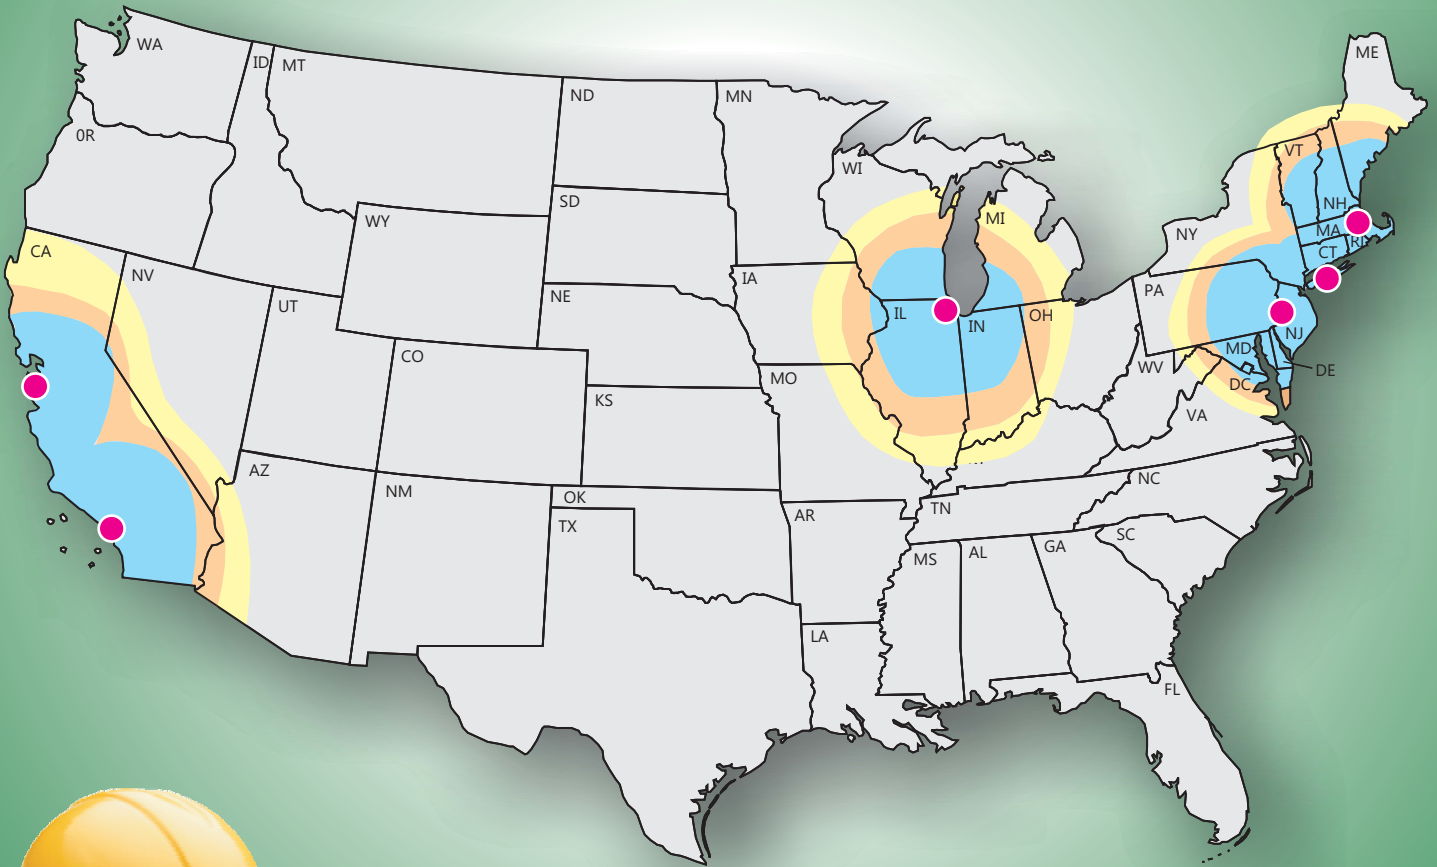

### Services Offered:

- **Real-Time Response and Drive-By Property Inspections**
  - Coverage Distance – 5 hours/200 miles from our regional offices (NY, IL, MA, NJ, CA)
- **Types of Properties Assessed**
  - Residential, Commercial, and Industrial
- **Damage Mitigation Services**
  - Identify and Document all Observable Exterior Property Damage
  - Arrange for Contractors to Mitigate Further Property Damage
- **Documentation – Real-Time Submittal to Insurance Claim Handlers/Property Adjusters via Internet**
  - Photographic or Video
  - Written Property Damage Summaries
  - Checklist Damage Property Assessment
- **Partner with Property Adjuster**
  - Assist in Environmental Damage Control and Mitigation
  - Provide Investigation and Remediation Cost Estimates
  - Expedite Approved Contractors
  - Oversight or Direct Takeover of Environmental Cleanup

# Drive Time Distances

FROM ROUX OFFICES

● Roux Office

■ Approximately 3 Hours

■ Approximately 4 Hours

■ Approximately 5 Hours

For more information, please contact:

**Scott Glash**